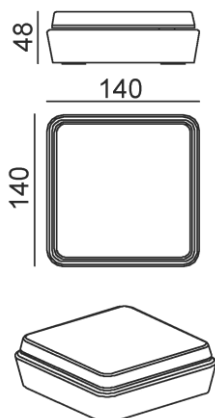

12w AURA LED Wall Light – Wall Wash

Product Features

- Only consumes 12w of power
- Warm white (3000K) or cool white (5000K)
- Adjustable face section (340°) for different wall wash effect
- 110° beam angle
- Aluminium housing
- Choice of black or white trim
- 140 x 140 x 48mm
- IP54 Housing
- Weight: 870g

Specification Overview

Model	Power	Power Requirement	Colour Temp	Lumens	Beam Angle	Trim Colour	Dimensions
WL-AURA12-R-B	12w	220~240VAC	3000K	600lm	110°	Black	140X140X48mm
WL-AURA12-R-W	12w	220~240VAC	3000K	600lm	110°	White	140X140X48mm
WL-AURA12-V-B	12w	220~240VAC	5000K	760lm	110°	Black	140X140X48mm
WL-AURA12-V-W	12w	220~240VAC	5000K	760lm	110°	White	140X140X48mm

Product Specification

12w AURA LED Wall Light – Wall Wash

Specification

Model	WL-AURA12-R	WL-AURA12-V
Colour Temperature (1cct)	3000K	5000K
Lumen (lm)	600lm	760lm
Efficiency (lm/w)	>50 lm/w	>63 lm/w
Light Source	LED	
CRI (%)	≥80	
Beam Angle	110°	
Power Requirement	220~240VAC	
Power Consumption	12w	
Dimmable	No	
Housing	Aluminium	
Trim Colour	Black or White	
Lifespan	>50,000 hours	
Operation Temperature	-20°C~+65°C	
Product Dimension	140 x 140 x 48mm	
Weight	870g	
Protection Rating	IP54	
Warranty	3 Years	