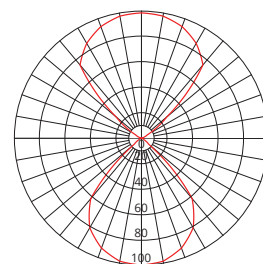

Photometric
Diagram