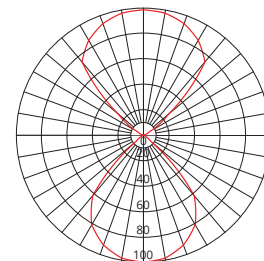

Photometric Diagram