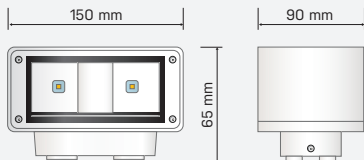

WALL WASHER

W12W150*90RE6KW
SAP CODE: 2000555

White, 6000K, 12W, indoor/outdoor, LED wall washer

An LED up/down wall light for protected outdoor use.