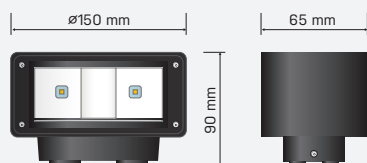

WALL WASHER

W12W150*90RE6KB

SAP CODE: 2000554

Black, 6000K, 12W,
indoor/outdoor, LED
wall washer

An LED up/down wall light for
protected outdoor use.