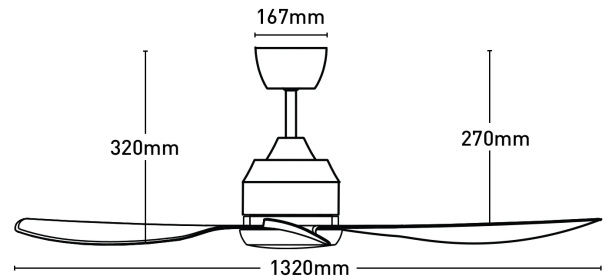

Jota 132cm DC Ceiling Fan with LED Light

FC2118133WH

- 1320mm (52") ceiling fan
- 2-year in-home warranty
- 5-year motor warranty
- Energy-efficient 35W DC motor
- CCT LED light functionality
- ABS plastic non-rusting blades
- Summer/Winter reverse setting
- 6-speed remote controller included
- Light colour control: 4 step colour change- warm white to day light white

Dimensions

Jota Mini 92cm DC Ceiling Fan with LED Light

FC2118093WH

- 912mm (36"") ceiling fan
- 2-year in-home warranty
- 5-year motor warranty
- Energy-efficient 35W DC motor
- CCT LED light functionality
- ABS plastic non-rusting blades
- Summer/Winter reverse setting
- 6-speed remote controller included
- Light colour control: 4 step colour change- warm white to day light white

Dimensions

Jota S 122cm DC Ceiling Fan with LED Light

FC2118123WH

- 1220mm (48") ceiling fan
- 2-year in-home warranty
- 5-year motor warranty
- Energy-efficient 35W DC motor
- CCT LED light functionality
- ABS plastic non-rusting blades
- Summer/Winter reverse setting
- 6-speed remote controller included
- Light colour control: 4 step colour change- warm white to day light white

Dimensions