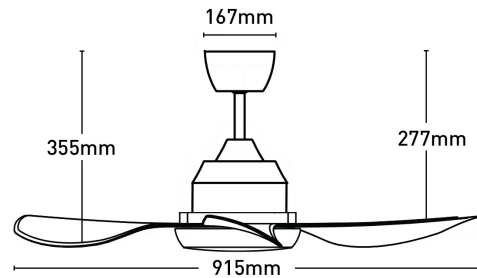

Jota 132cm DC Ceiling Fan with LED Light

FC2118133WH

- 1320mm (52") ceiling fan
- 2-year in-home warranty
- 5-year motor warranty
- Energy-efficient 35W DC motor
- CCT LED light functionality
- ABS plastic non-rusting blades
- Summer/Winter reverse setting
- 6-speed remote controller included
- Light colour control: 4 step colour change- warm white to day light white

Dimensions

Jota Mini 92cm DC Ceiling Fan with LED Light

FC2118093WH

- 912mm (36"") ceiling fan
- 2-year in-home warranty
- 5-year motor warranty
- Energy-efficient 35W DC motor
- CCT LED light functionality
- ABS plastic non-rusting blades
- Summer/Winter reverse setting
- 6-speed remote controller included
- Light colour control: 4 step colour change- warm white to day light white

Dimensions

Jota S 122cm DC Ceiling Fan with LED Light

FC2118123WH

- 1220mm (48") ceiling fan
- 2-year in-home warranty
- 5-year motor warranty
- Energy-efficient 35W DC motor
- CCT LED light functionality
- ABS plastic non-rusting blades
- Summer/Winter reverse setting
- 6-speed remote controller included
- Light colour control: 4 step colour change- warm white to day light white

Dimensions